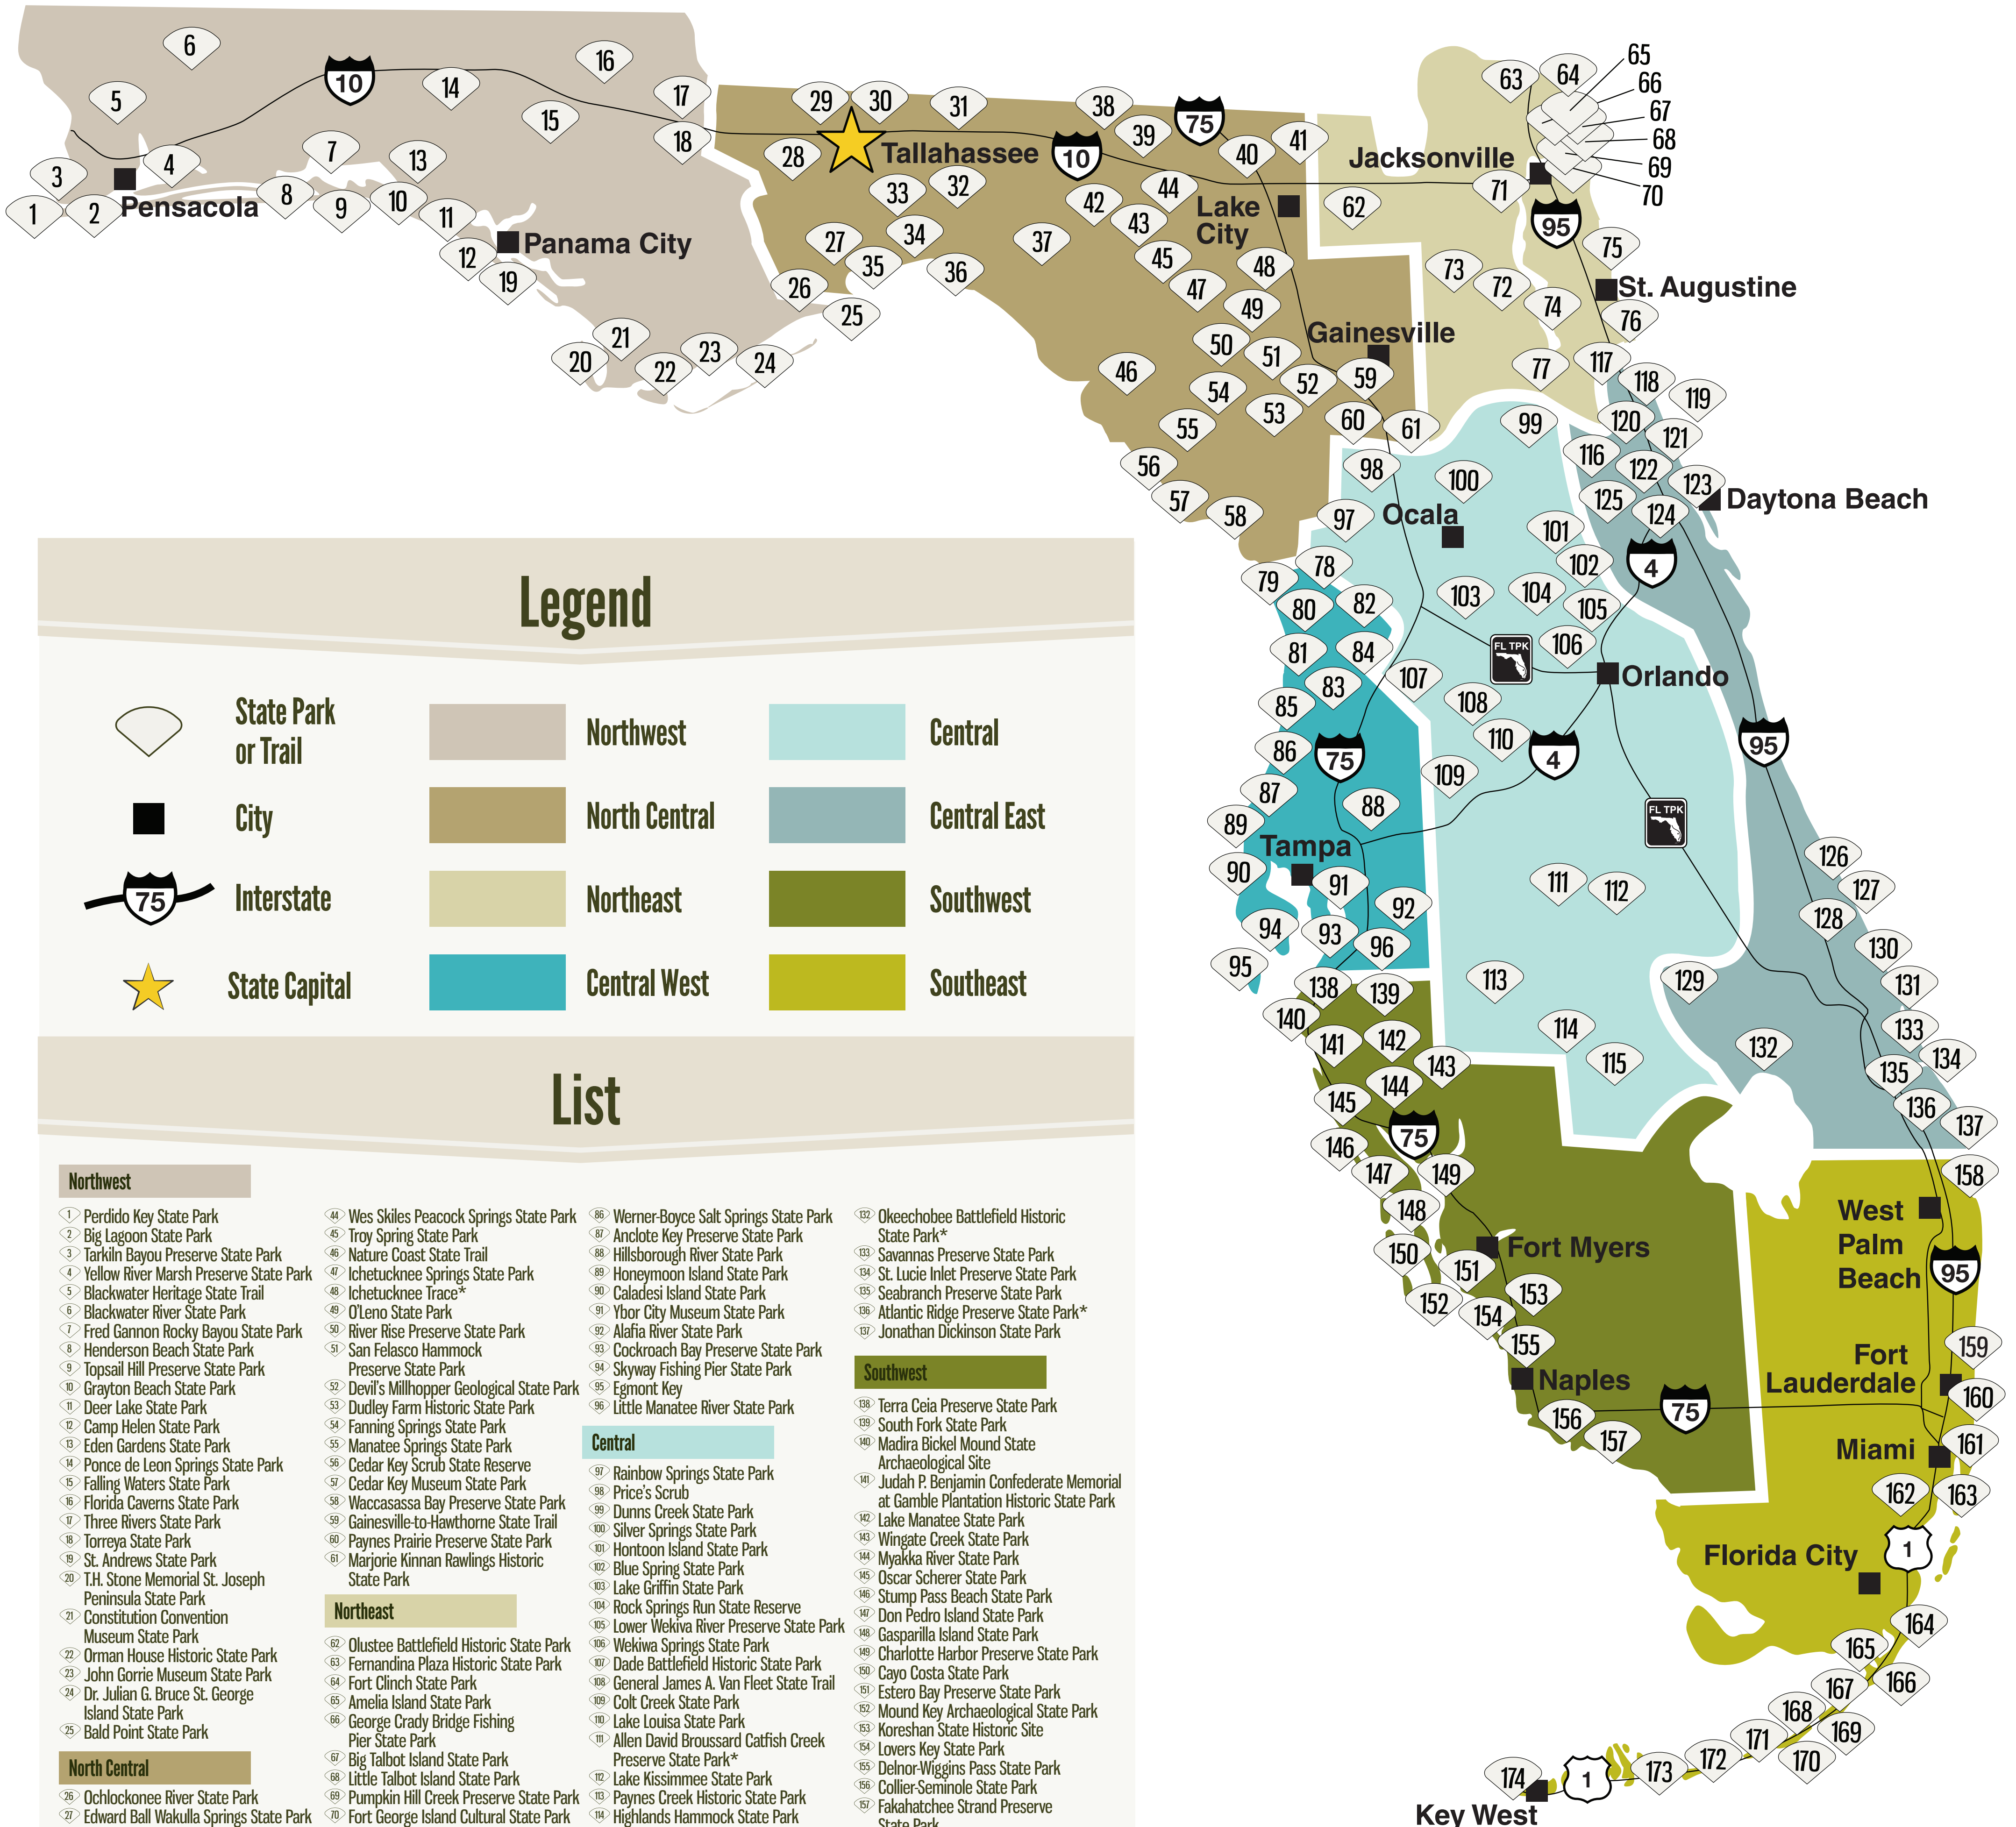

Florida State Parks

FLORIDA State Parks
...the Real Florida

Legend

	State Park or Trail		Northwest		Central
	City		North Central		Central East
	Interstate		Northeast		Southwest
	State Capital		Central West		Southeast

List

Northwest

- 1 Perdido Key State Park
- 2 Big Lagoon State Park
- 3 Tarkiln Bayou Preserve State Park
- 4 Yellow River Marsh Preserve State Park
- 5 Blackwater Heritage State Trail
- 6 Blackwater River State Park
- 7 Fred Gannon Rocky Bayou State Park
- 8 Henderson Beach State Park
- 9 Topsail Hill Preserve State Park
- 10 Grayton Beach State Park
- 11 Deer Lake State Park
- 12 Camp Helen State Park
- 13 Eden Gardens State Park
- 14 Ponce de Leon Springs State Park
- 15 Falling Waters State Park
- 16 Florida Caverns State Park
- 17 Three Rivers State Park
- 18 Torreya State Park
- 19 St. Andrews State Park
- 20 T.H. Stone Memorial St. Joseph Peninsula State Park
- 21 Constitution Convention Museum State Park
- 22 Orman House Historic State Park
- 23 John Gorrie Museum State Park
- 24 Dr. Julian G. Bruce St. George Island State Park
- 25 Bald Point State Park

North Central

- 26 Ochlockonee River State Park
- 27 Edward Ball Wakulla Springs State Park
- 28 Lake Talquin State Park
- 29 Lake Jackson Mounds Archaeological State Park
- 30 Alfred B. Macley Gardens State Park
- 31 Letchworth-Love Mounds Archaeological State Park
- 32 St. Marks River Preserve State Park
- 33 Tallahassee-St. Marks Historic Railroad State Trail
- 34 Natural Bridge Battlefield Historic State Park
- 35 San Marcos de Apalache Historic State Park
- 36 Econfinia River State Park
- 37 Forest Capital Museum State Park
- 38 Madison Blue Spring State Park
- 39 Suwannee River State Park
- 40 Stephen Foster Folk Culture Center State Park
- 41 Big Shoals State Park
- 42 Lafayette Blue Springs State Park
- 43 Suwannee River Wilderness State Trail